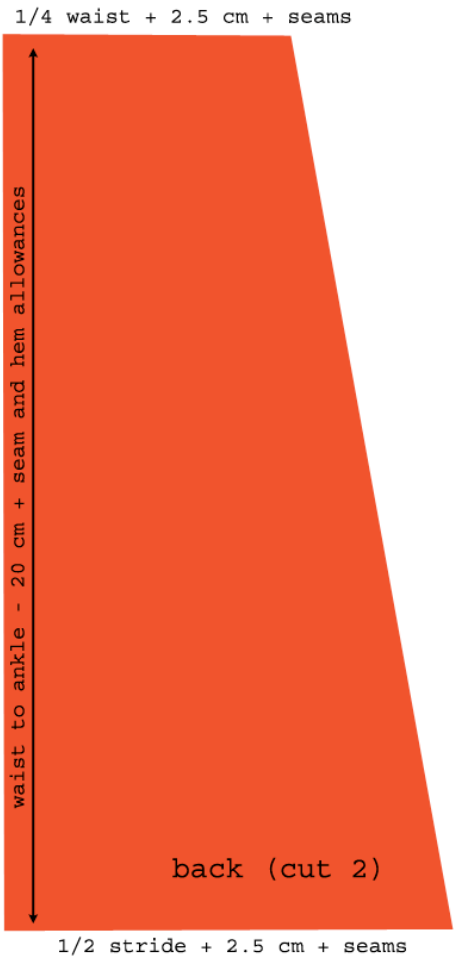

20 cm

waist x 3

waistband (cut 1)